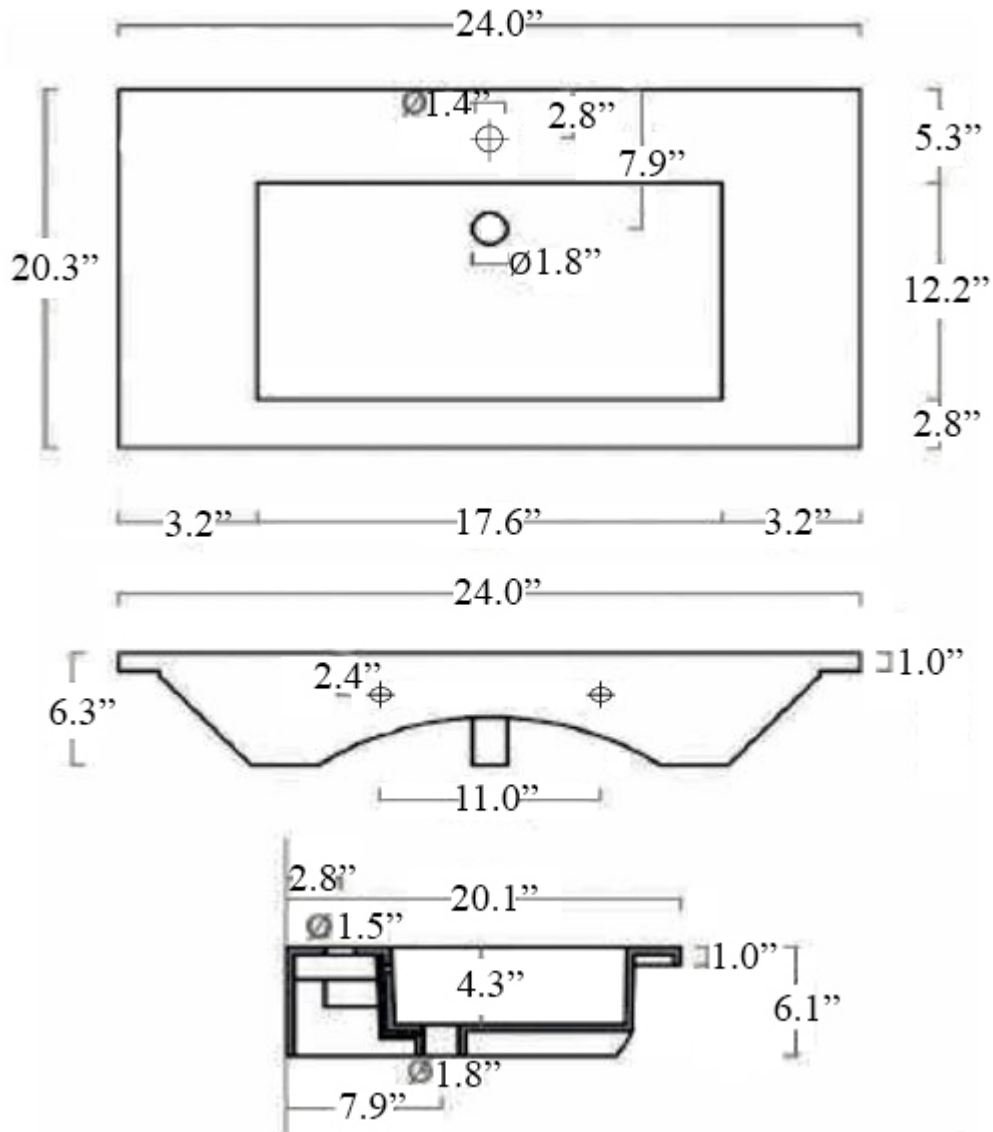

Finishes:

 Glossy White

SKU# | Options:

- Drop 61.01 WG | One Faucet Hole, Glossy White
- Drop 61.03 WG | Three Faucet Holes, Glossy White

Codes & Standards:

- ADA Compliant

* WS Bath Collections reserves the right to revise dimensions or information on this sheet without notice

Collection Drop	Model Drop 61 WG	Dimensions Metric <i>1 inch = 2.54 cm</i> <i>1 inch = 25.4 mm</i>	 1051 Lea Drive - Collegeville, PA 19426 Tel. 215 513 9400 - Fax 610 831 0215 www.ws bathcollections.com - info@ws bathcollections.com
-----------------------------	------------------------------	---	---

Collection
Drop

Model |
Drop 61 WG

Dimensions Metric
1 inch = 2.54 cm
1 inch = 25.4 mm

WS[®]
BATH
COLLECTIONS

1051 Lea Drive - Collegeville, PA 19426
Tel. 215 513 9400 - Fax 610 831 0215
www.ws bathcollections.com - info@ws bathcollections.com

Silicone (optional)

Collection
Drop

Model |
Drop 61 WG

Dimensions Metric

1 inch = 2.54 cm
1 inch = 25.4 mm

WS[®]
BATH
COLLECTIONS

1051 Lea Drive - Collegeville, PA 19426
Tel. 215 513 9400 - Fax 610 831 0215