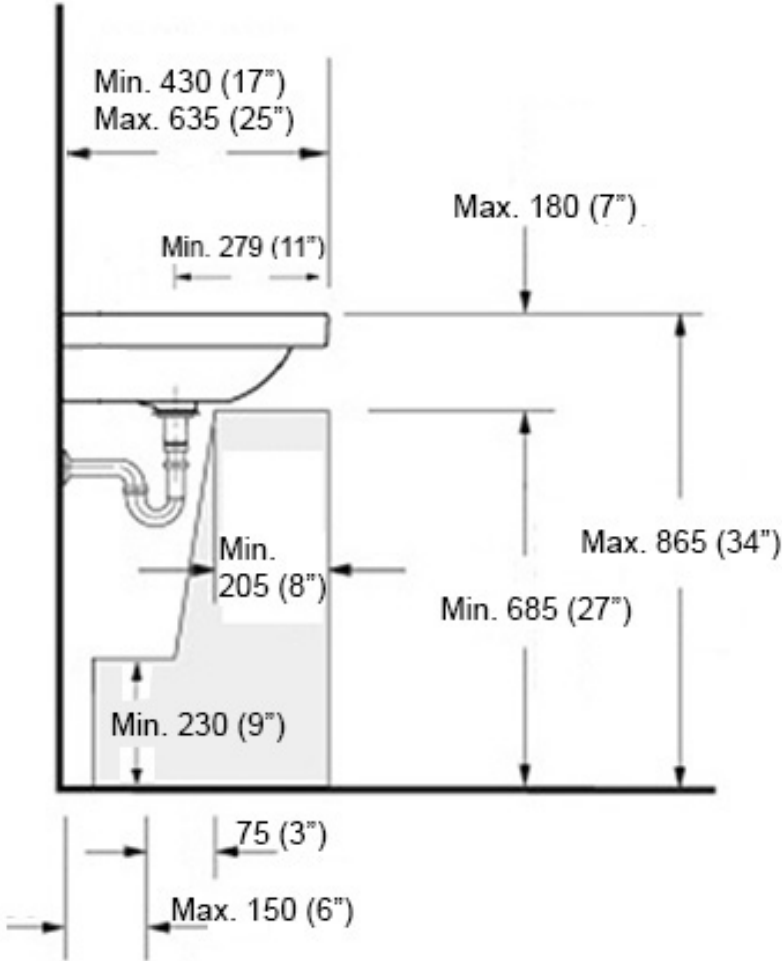

Collection Drop	Model Drop 61 WG	Dimensions Metric <i>1 inch = 2.54 cm</i> <i>1 inch = 25.4 mm</i>	 1051 Lea Drive - Collegeville, PA 19426 Tel. 215 513 9400 - Fax 610 831 0215 www.ws bathcollections.com - info@ws bathcollections.com
-----------------------------	------------------------------	---	---

Collection
Drop

Model |
Drop 61 WG

Dimensions Metric
1 inch = 2.54 cm
1 inch = 25.4 mm

WS[®]
BATH
COLLECTIONS

1051 Lea Drive - Collegeville, PA 19426
Tel. 215 513 9400 - Fax 610 831 0215
www.ws bathcollections.com - info@ws bathcollections.com

Silicone (optional)

Collection
Drop

Model |
Drop 61 WG

Dimensions Metric

1 inch = 2.54 cm
1 inch = 25.4 mm

WS[®]
BATH
COLLECTIONS

1051 Lea Drive - Collegeville, PA 19426
Tel. 215 513 9400 - Fax 610 831 0215

www.ws bathcollections.com - info@ws bathcollections.com

Recommended ADA Installation

Note: ADA Compliant when installed in accordance with ADA guidelines

<p>Collection Drop</p>	<p>Model Drop 61 WG</p>	<p>Dimensions Metric 1 inch = 2.54 cm 1 inch = 25.4 mm</p>	<p>WS[®] BATH COLLECTIONS 1051 Lea Drive - Collegeville, PA 19426 Tel. 215 513 9400 - Fax 610 831 0215 www.ws bathcollections.com - info@ws bathcollections.com</p>
-----------------------------------	--------------------------------------	--	--